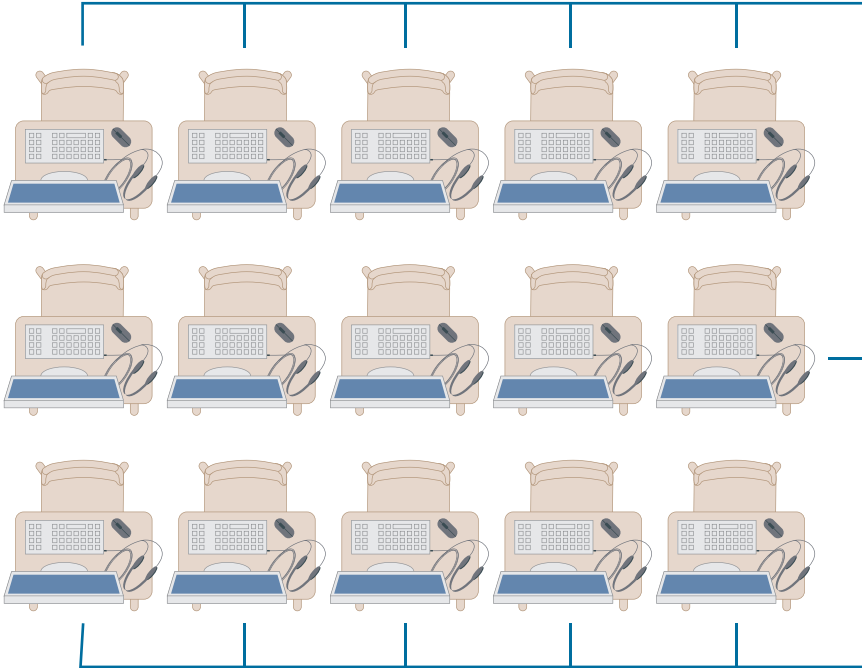

PC Based Lab

BACK TABLE

Hub: *Device Expansion & Power*

UH7000C USB 3.0 7 Port Hub and Charger - [K33980AM](#)

Surge Protector: *Expand Power Outlet Access*

SmartSockets® Table Top Surge Protector - [K62634NA](#)

As many as needed

STUDENT'S DESKS

Headphones/Headsets: *Clear and Comfortable*

Hi-Fi Headphones with Mic - [K33323WW](#)

Hi-Fi Headphones - [K33137](#)

Mouse: *Quiet Clicking*

Wired Mouse for Life - [K72110US](#)

Wireless Mouse for Life - [K72392USA](#)

Keyboard and Mouse Sets: *Navigate with Ease*

Keyboard for Life Wired Desktop Set - [K72436AM](#)

Keyboard for Life Wireless Desktop Set - [K75231US](#)

Privacy Screen: *Blue Light Prevention*

Privacy Screen for 20" Monitor - [K55796WW](#)

One per device