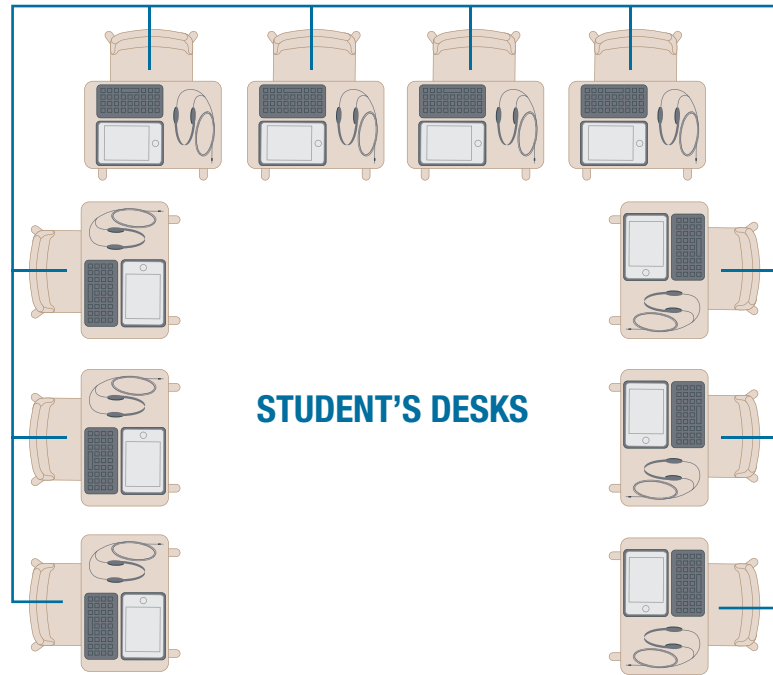

iPad Classroom

Cabinet: Charging and Locking

Charge & Sync Cabinet, Universal Tablet - [K67862AM](#)

One per 10 iPads

BACK TABLE

Hub: Device Expansion & Power

UH7000C USB 3.0 7 Port Hub and Charger - [K33980AM](#)

Surge Protector: Expand Power Outlet Access

SmartSockets® Table Top Surge Protector - [K62634NA](#)

As many as needed

STUDENT'S DESKS

Cases: Protection and Portability

BlackBelt™ Rugged Case with Screen Protector for iPad 9.7" - [K97703WW](#)

Hi-Fi Headphones - [K33137](#)

One per iPad

4K LCD Monitor

TEACHER'S STATION

Tablet Projection Stand: A Smarter Way to Present

Tablet Projection Stand - [K97447WW](#)

Sit/Stand Workstations: Ergonomic Comfort