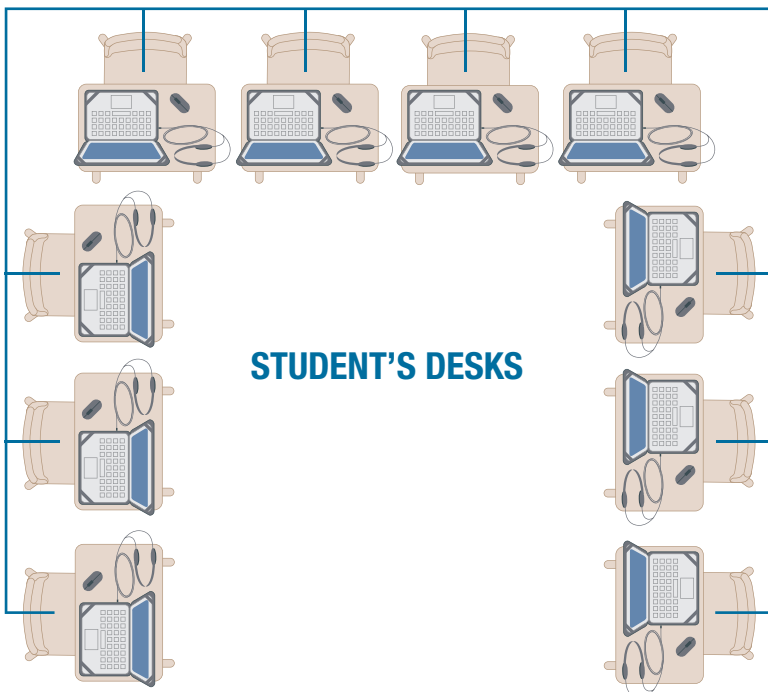

Chromebook Classroom

Cabinet: Charging and Locking
AC12 Security Charging Cabinet - K64415NA

One per 12 Chromebooks

BACK TABLE

Hub: Device Expansion & Power
UH7000C USB 3.0 7 Port Hub and Charger - K33980AM

Surge Protector: Expand Power Outlet Access
SmartSockets® Table Top Surge Protector - K62634NA

As many as needed

STUDENT'S DESKS

Cases/Sleeves: Protection and Portability

LS510 Portfolio for 11.6" Chromebook - K64417WW