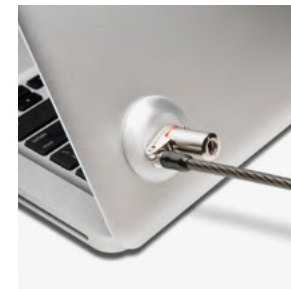

### LAPTOP LOCKING STATION 2.0

Created to fit both Macbook Pro 14" & 16" laptops without a security slot.

**K64453WW**

### MAGPRO™ ELITE MAGNETIC PRIVACY SCREEN FILTERS FOR MACBOOK PRO

Seamlessly attaches to the MacBook Pro magnetic frame - easy to attach and remove.

14" **K58370WW**

16" **K58371WW**

### SECURITY SLOT ADAPTER KIT FOR LAPTOP

The Kensington Security Slot Adapter securely attaches to your MacBook and other peripheral devices that do not have a built-in security slot.

**K64995WW**