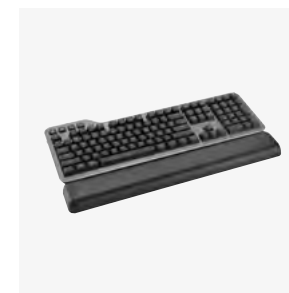

MK7500F QUIETTYPE™ PRO SILENT MECHANICAL KEYBOARD WITH MEETING CONTROLS

Provides responsive keys, a quiet typing experience, n-key roll over (NKRO), and universal compatibility for macOS.

K72201US