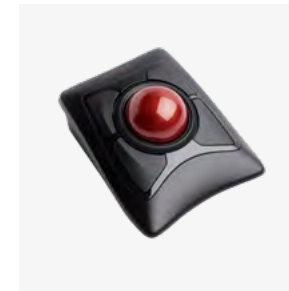

EXPERT MOUSE® WIRELESS TRACKBALL

Can be paired through Bluetooth® 4.0 LE, or connected via USB nano receiver giving you the freedom to be hyper-productive without being limited by a USB cable.

K72359WW