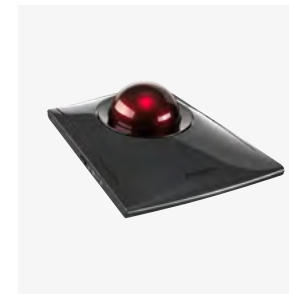

SLIMBLADE™ PRO TRACKBALL

Precision, comfort, and wireless convenience in an advanced controller offering sleek, ergonomic design and dual-hand ambidextrous control.

K72080WW