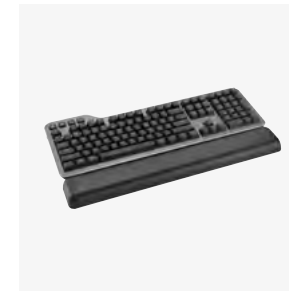

MK7500F QUIETTYPE™ PRO SILENT MECHANICAL KEYBOARD WITH MEETING CONTROLS

Provides responsive keys, a quiet typing experience, n-key roll over (NKRO), and universal compatibility for macOS.

K72201US