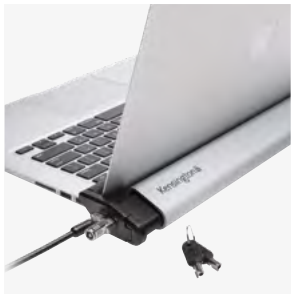

Security

LAPTOP LOCKING STATION 2.0

Created to fit both MacBook Air 13" and 15" laptops without a security slot

K64453WW